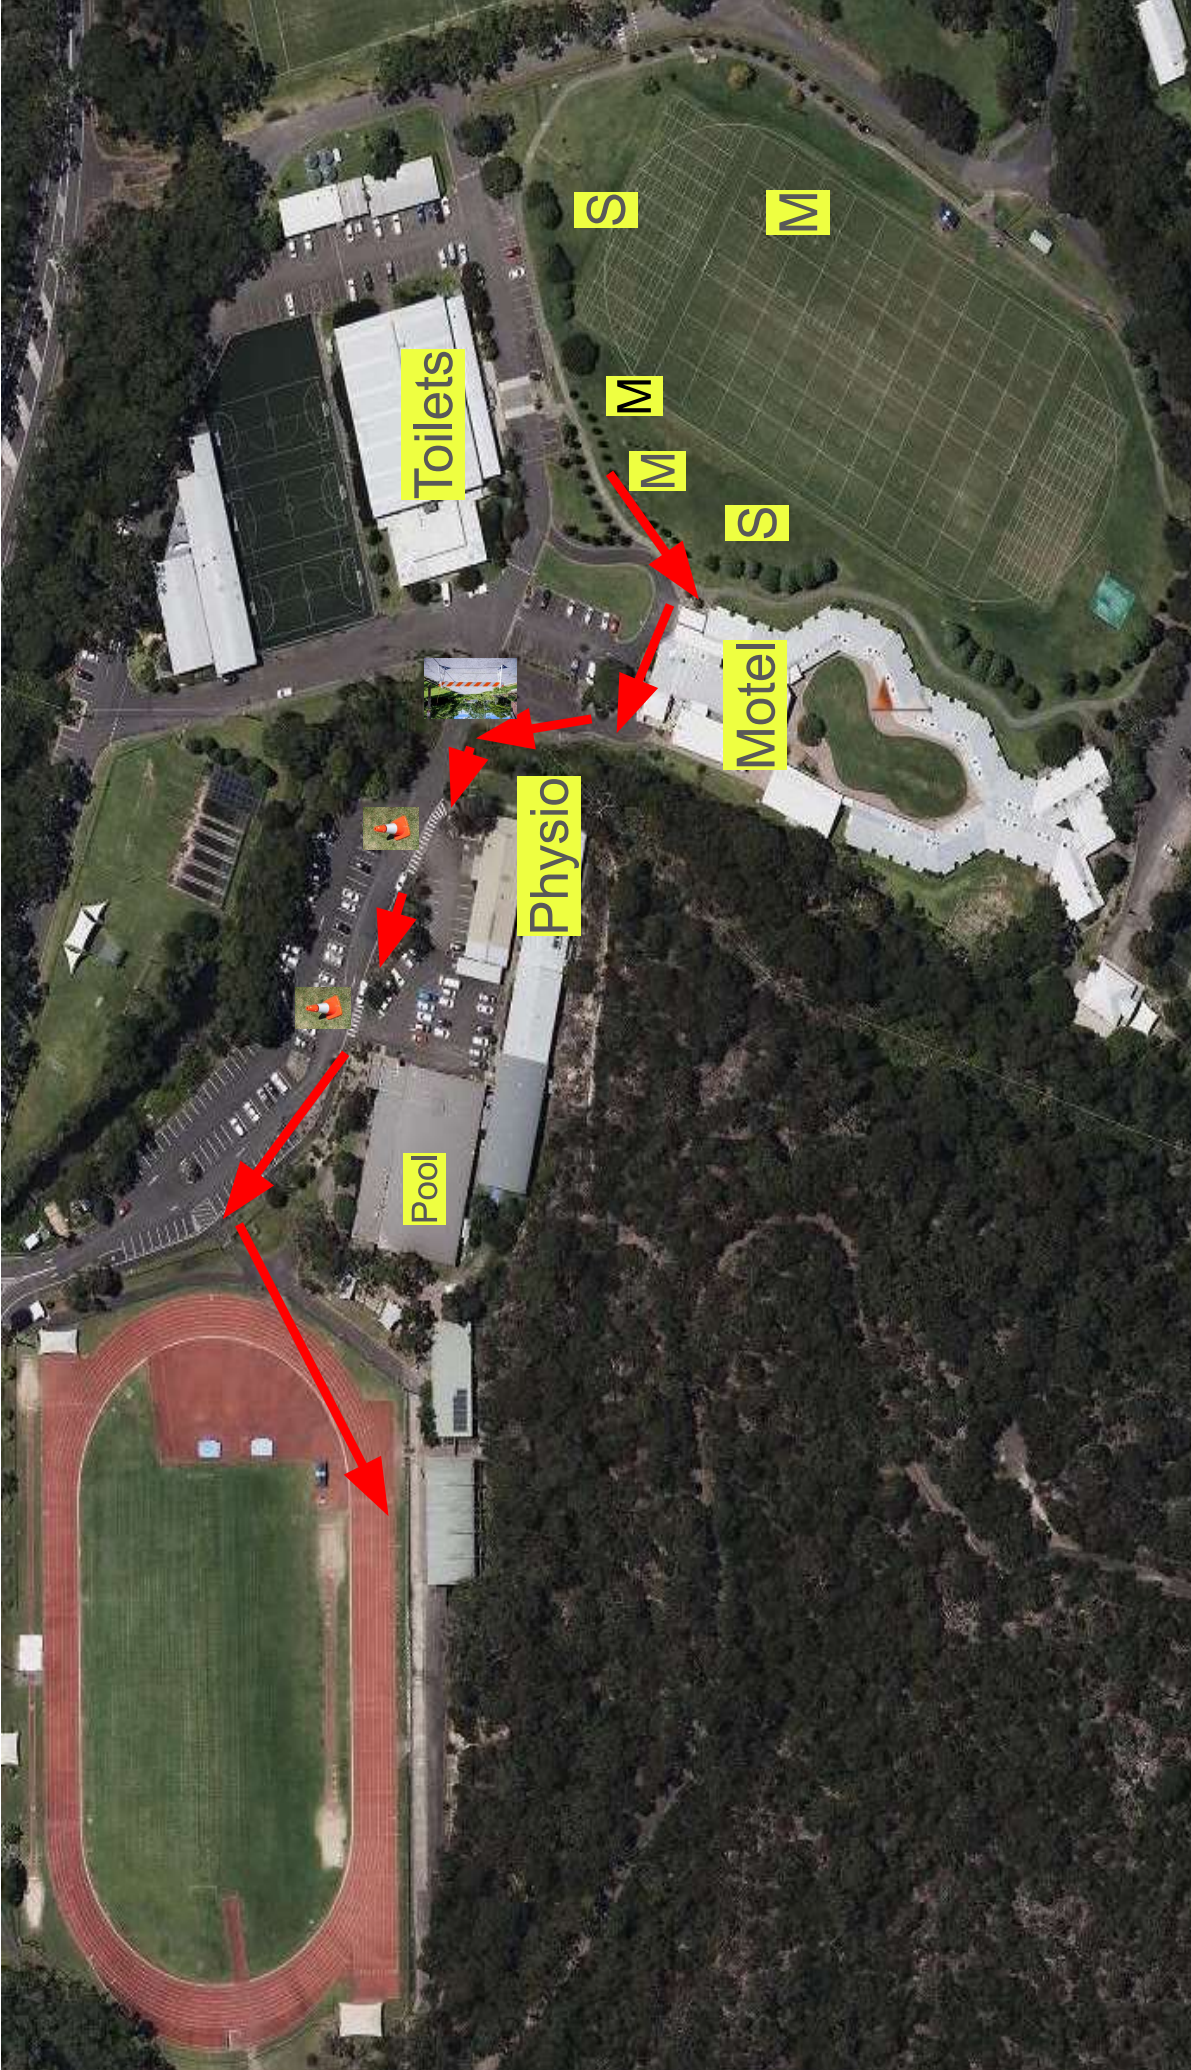

Toilets

Motel

Physio

Pool

S

M

M

M

S