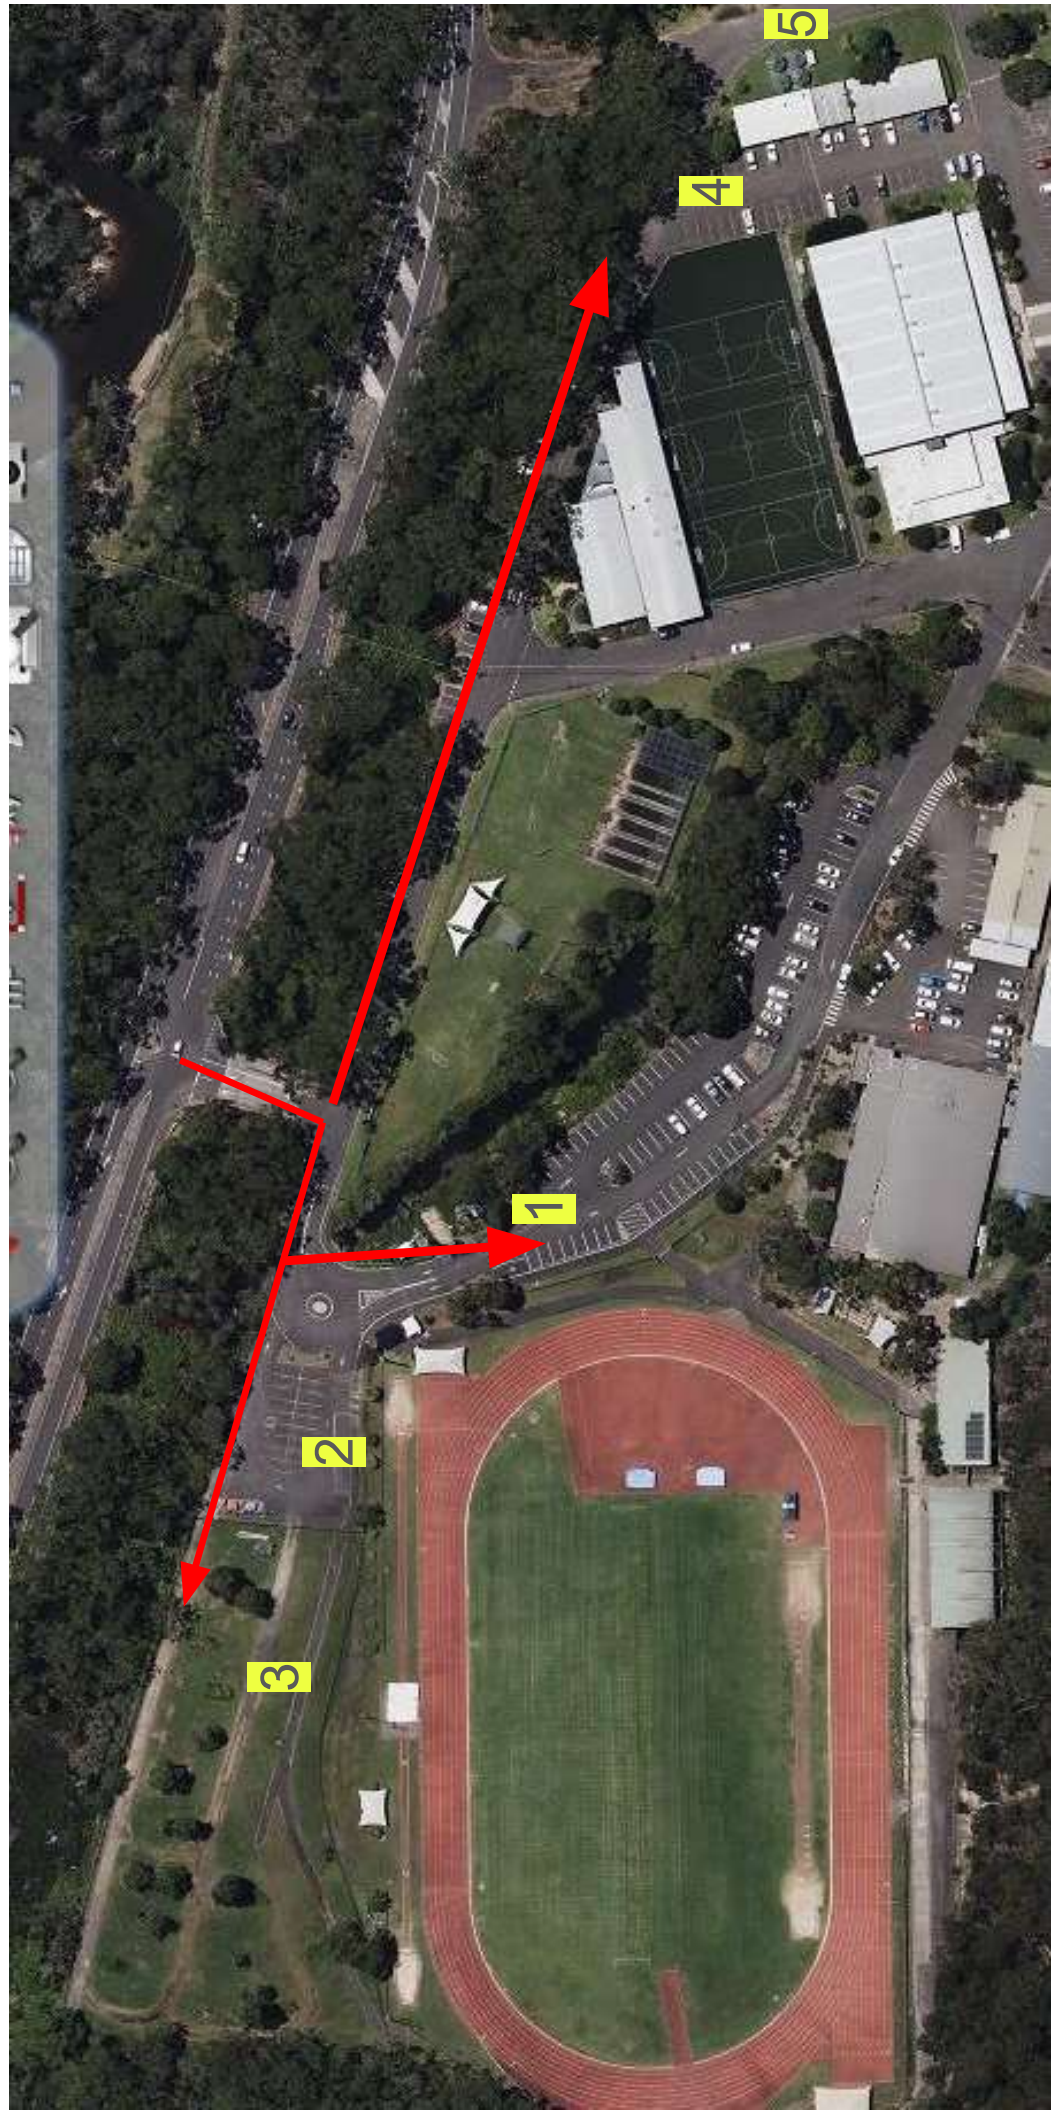

Track

Pool

Physio

Motel

Toilets

Finish / 800m

200m

1500m

100m

S

M

M

S

M

Manly Warringah
Little Athletics

Toilets

High Jump

Narrabeen
Athletics Track

Long Jump

Long Jump

Google

Spectators

Shot Put

122