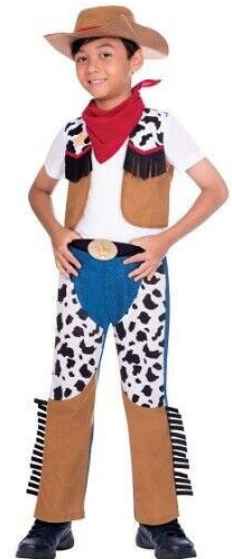

BOYS

SIZE	3-4 years	4-6 years	6-8 years	8-10 years	10-12 years	12-14 years	14-16 years
HEIGHT	101cm	111cm	116-128cm	142cm	140-152cm	154cm	up to 160cm
CHEST	58cm	60cm	61-64cm	68cm	71-78cm	81cm	91cm
WAIST	55cm	55cm	56-59cm	63cm	64-68cm	68cm	73cm
NECK	28cm	29cm	28-30cm	31cm	31-33cm	34cm	40cm
SLEEVE	37cm	39cm	39-45cm	50cm	50-54cm	56cm	62cm
INSEAM	45cm	48cm	52-59cm	62cm	65-71cm	71cm	74cm

Texan Cowgirl Costume ✕

CHILD/TEEN COSTUMES SIZING

cm	inches			
SIZE - AGE	CHEST	WAIST	HEIGHT	
SMALL 4 - 6 years	58 - 64	54 - 57	115 - 128	
MEDIUM 7 - 9 years	69 - 72	60 - 62	130 - 143	
LARGE 10 - 12 years	78 - 80	64 - 67	145 - 158	
TEEN 13+	85	70	152 - 163	