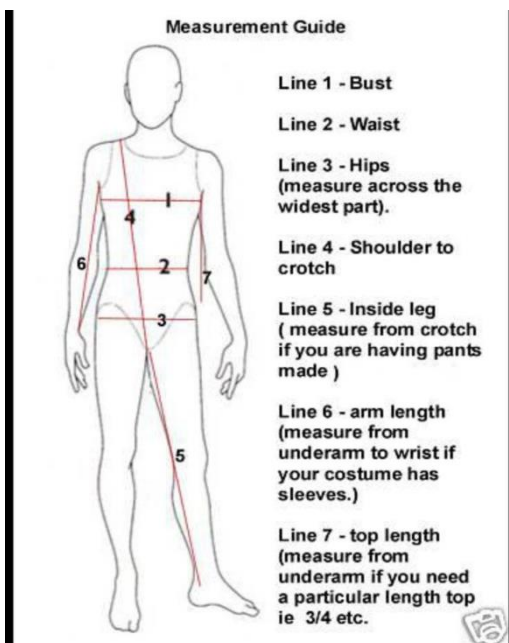

BOYS

SIZE	3-4 years	4-6 years	6-8 years	8-10 years	10-12 years	12-14 years	14-16 years
HEIGHT	101cm	111cm	116-128cm	142cm	140-152cm	154cm	up to 160cm
CHEST	58cm	60cm	61-64cm	68cm	71-78cm	81cm	91cm
WAIST	55cm	55cm	56-59cm	63cm	64-68cm	68cm	73cm
NECK	28cm	29cm	28-30cm	31cm	31-33cm	34cm	40cm
SLEEVE	37cm	39cm	39-45cm	50cm	50-54cm	56cm	62cm
INSEAM	45cm	48cm	52-59cm	62cm	65-71cm	71cm	74cm

Texan Cowgirl Costume ✕

CHILD/TEEN COSTUMES SIZING

cm	inches			
SIZE - AGE	CHEST	WAIST	HEIGHT	
SMALL 4 - 6 years	58 - 64	54 - 57	115 - 128	
MEDIUM 7 - 9 years	69 - 72	60 - 62	130 - 143	
LARGE 10 - 12 years	78 - 80	64 - 67	145 - 158	
TEEN 13+	85	70	152 - 163	